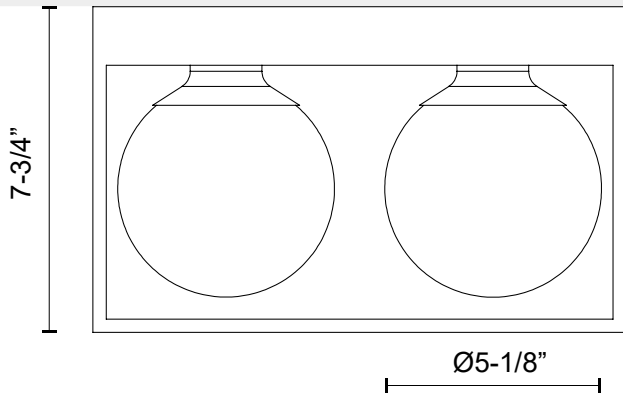

alora mood

P. 1.855.855.8926

CANADA: 19054 28TH Avenue Surrey - BC V3Z 6M3

USA: 3035 E. Lone Mountain Rd - Las Vegas, NV, 89081

AMELIA VL519213

FIXTURE DIMENSIONS	W12-5/8" x H6-3/8" x E7-3/4"
HEIGHT FROM CENTER	3-1/8"
EXTENSION	7-3/4"
LAMP TYPE	E26
MAX WATTAGE	60W
BULB QTY	2
BULBS INCLUDED	No
VOLTAGE	120V
GLASS DETAILS	Opal Glass
MATERIAL	Glass; Steel;
INSTALL OPTIONS	Horizontal/Vertical; Wall;
LOCATION	Damp
PAINT FINISH	AG01; MB01;

[D - Diameter, L - Length, W - Width, H - Height, E - Extension]

AVAILABLE FINISHES:

VL519213AGOP
Aged Gold/Opal
Matte Glass

VL519213MBOP
Matte Black/Opal
Matte Glass

*For complete warranty terms, please visit: www.aloralighting.com/warranty