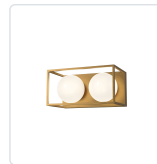

alora mood

P. 1.855.855.8926

CANADA: 19054 28TH Avenue Surrey - BC V3Z 6M3

USA: 3035 E. Lone Mountain Rd - Las Vegas, NV, 89081

AMELIA VL519213

FIXTURE DIMENSIONS	W12-5/8" x H6-3/8" x E7-3/4"
HEIGHT FROM CENTER	3-1/8"
EXTENSION	7-3/4"
LAMP TYPE	E26
MAX WATTAGE	60W
BULB QTY	2
BULBS INCLUDED	No
VOLTAGE	120V
GLASS DETAILS	Opal Glass
MATERIAL	Glass; Steel;
INSTALL OPTIONS	Horizontal/Vertical; Wall;
LOCATION	Damp
PAINT FINISH	AG01; MB01;

[D - Diameter, L - Length, W - Width, H - Height, E - Extension]

AVAILABLE FINISHES:

VL519213AGOP
Aged Gold/Opal
Matte Glass

VL519213MBOP
Matte Black/Opal
Matte Glass

*For complete warranty terms, please visit: www.aloralighting.com/warranty