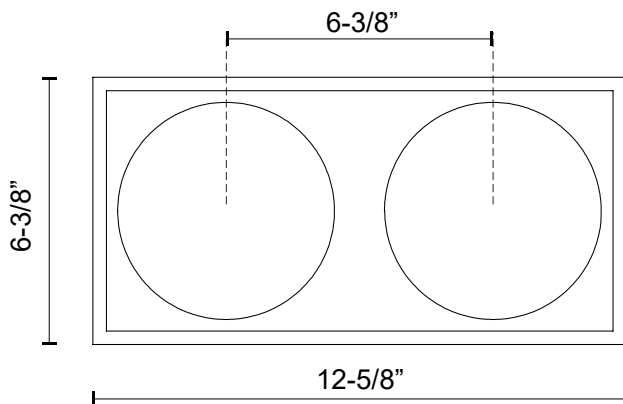

alora mood

P. 1.855.855.8926

CANADA: 19054 28TH Avenue Surrey - BC V3Z 6M3

USA: 3035 E. Lone Mountain Rd - Las Vegas, NV, 89081

AMELIA VL519213

FIXTURE DIMENSIONS	W12-5/8" x H6-3/8" x E7-3/4"
HEIGHT FROM CENTER	3-1/8"
EXTENSION	7-3/4"
LAMP TYPE	E26
MAX WATTAGE	60W
BULB QTY	2
BULBS INCLUDED	No
VOLTAGE	120V
GLASS DETAILS	Opal Glass
MATERIAL	Glass; Steel;
INSTALL OPTIONS	Horizontal/Vertical; Wall;
LOCATION	Damp
PAINT FINISH	AG01; MB01;

[D - Diameter, L - Length, W - Width, H - Height, E - Extension]

AVAILABLE FINISHES:

VL519213AGOP
Aged Gold/Opal
Matte Glass

VL519213MBOP
Matte Black/Opal
Matte Glass

*For complete warranty terms, please visit: www.aloralighting.com/warranty